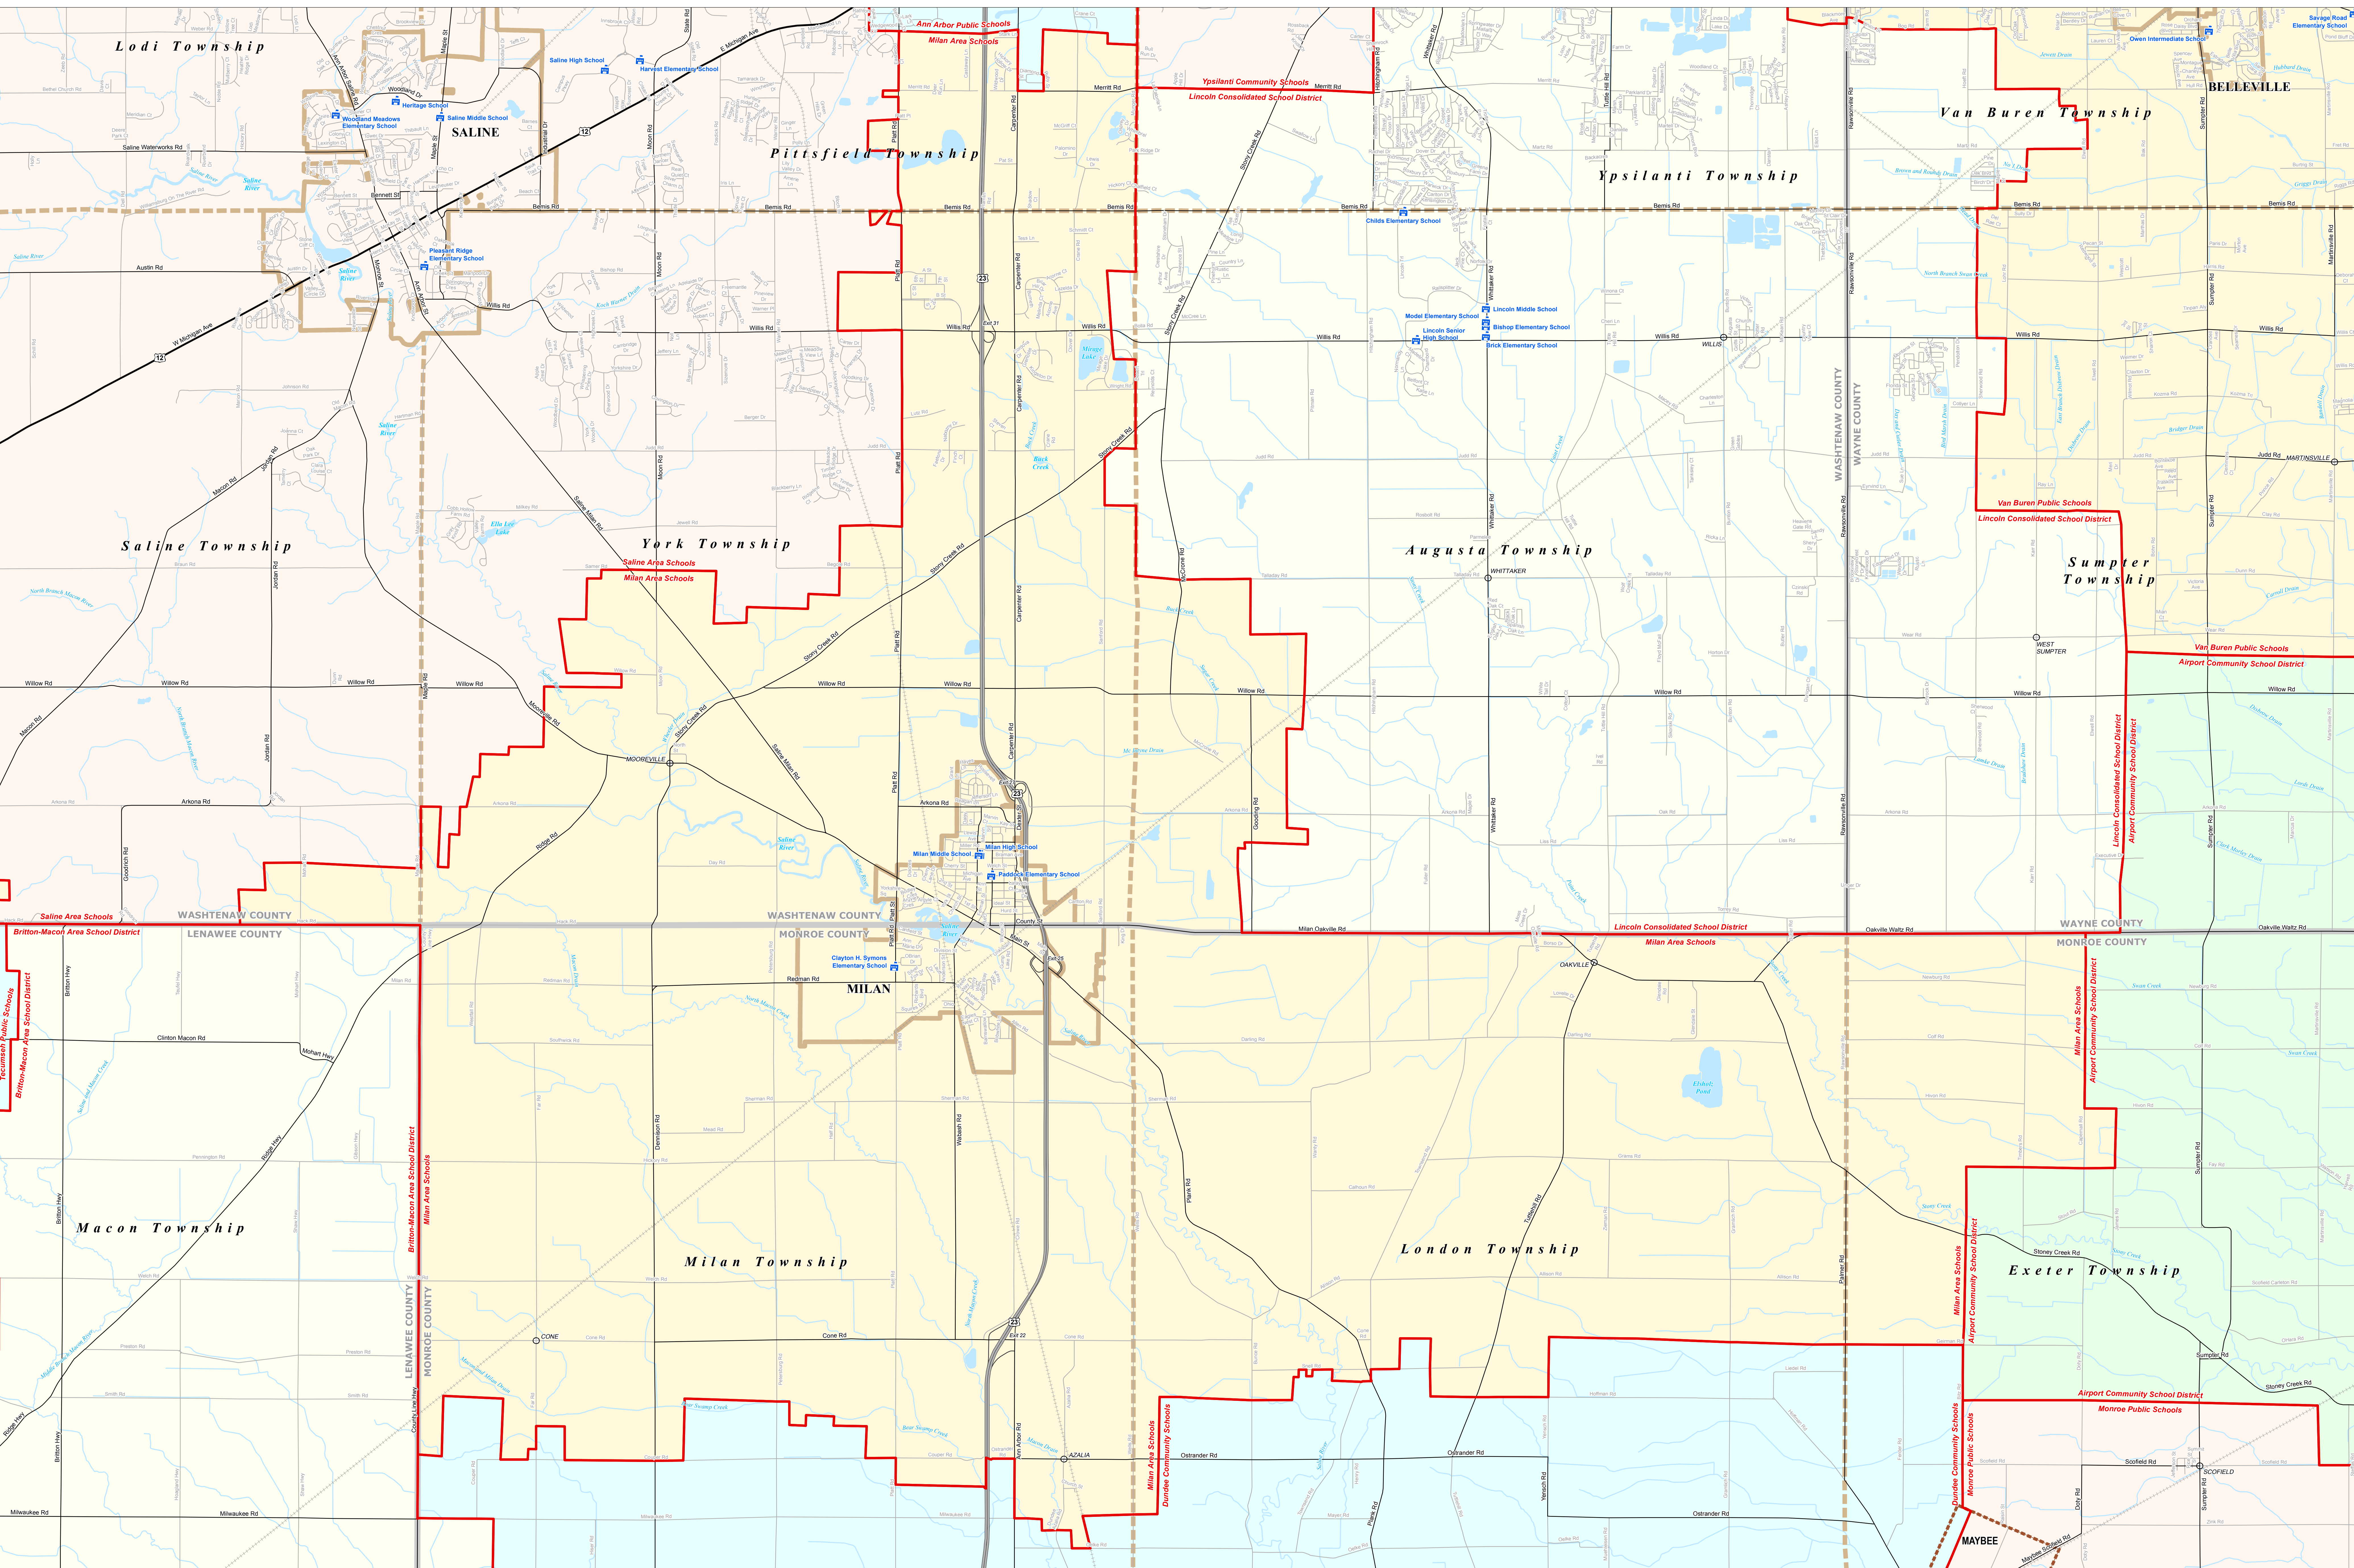

MILAN AREA SCHOOLS

Washtenaw ISD

0 0.25 0.5 1 Miles

All information presented in this publication is in the public domain and may be reproduced, reprinted, and redistributed as desired.

Legend	
School District	School
County	Water Feature
City	River, Stream, or Drain
Township	Railroad
Village	Freeway
Census Designated Place	Highway
	Primary Road
	Local Road